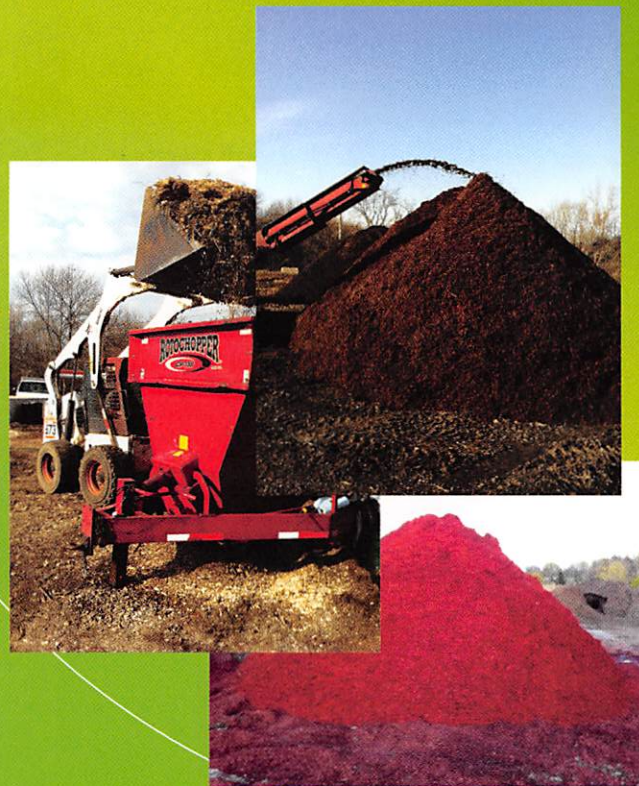

Spring 2017